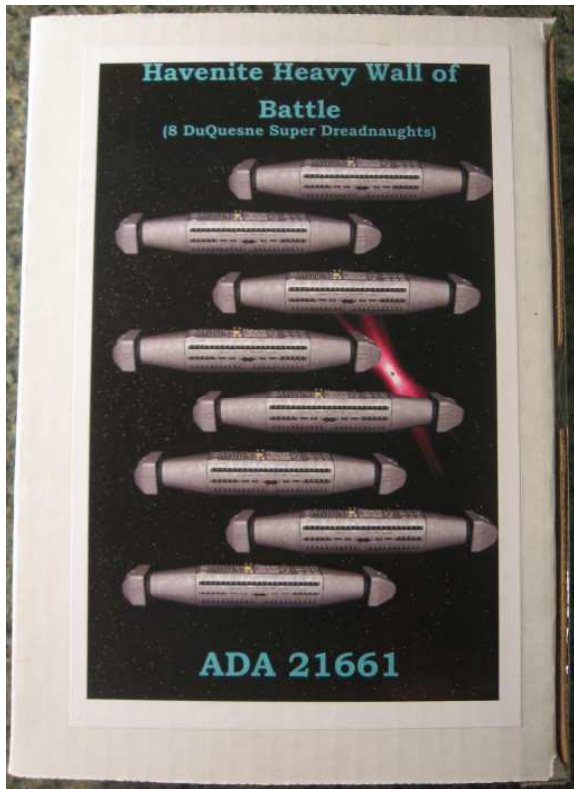

SITS: Havenite Heavy Dreadnought Wall of Battle

Manufacturer: Ad Astra
Cost: \$139.95
Number of Players: 2 or more
Complexity: Moderate to Highly
Estimated Game Time: 40 minutes to many hours
Rule Book: not included, see below
Supplements: see below
Board Size: not included
Number Counters: 8 pewter star ships

Description

Havenite Super Dreadnought Wall of Battle is a squadron of 8 pewter, 1/12000 scale space ships from the Honorverse. Each ship is a miniature of the DuQuesne Class Super Dreadnought. They come with plastic stands to give them the appearance of flying. The stands and ships require minor assembly. The ships are unpainted.