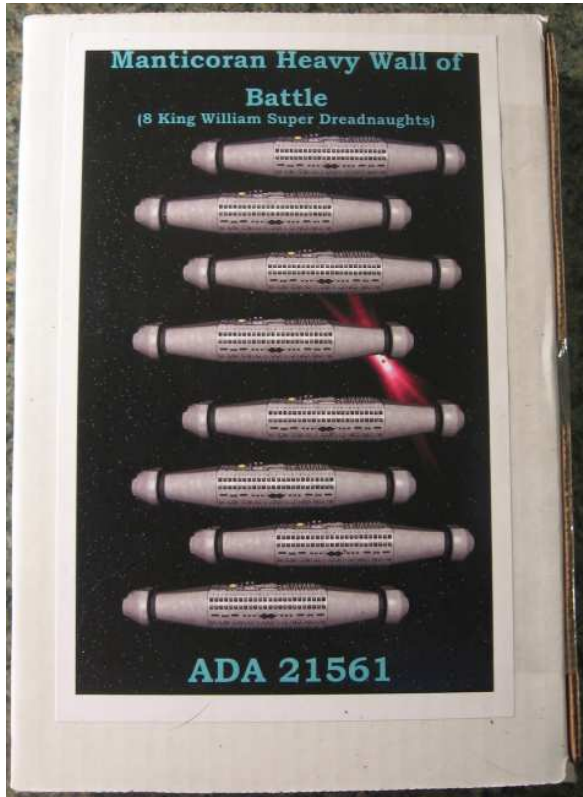

## SITS: Manticoran Heavy Dreadnought Wall of Battle

**Manufacturer:** Ad Astra

**Cost:** \$139.95

**Number of Players:** 2 or more

**Complexity:** Moderate to Highly

**Estimated Game Time:** 40 minutes to many hours

**Rule Book:** not included, see below

**Supplements:** see below

**Board Size:** not included

**Number Counters:** 8 pewter star ships

### Description

Manticoran Super Dreadnought Wall of Battle is a squadron of 8 pewter, 1/12000 scale space ships from the Honorverse. Each ship is a miniature of the King William Class Super Dreadnought. They come with plastic stands to give them the appearance of flying. The stands and ships require minor assembly. The ships are unpainted.